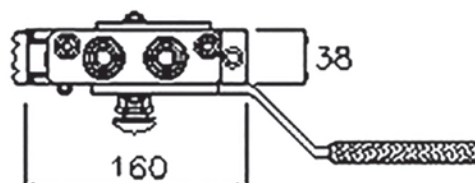

## MultiFaster 2 lines, size 06.

MultiFaster suitable for 2 lines size 06. Very compact overall dimensions.

## Technical Specifications

dash	Size		Working Pressure (MPa)	Flow Rate (l/min)	Spillage (ml)	Burst pressure (MPa)		
	mm	inch				Male	Female	Male + Female
06	10	3/8"	25	40	0.008	100	100	100

Material	<b>Aluminium; Steel</b>
Seals	<b>NBR; PUR</b>
Working temperatures	<b>- 25 °C to + 100 °C</b>
Surface treatment	<b>MATE 500 (CrIII); Paint</b>

# PB06

Size					Thread Type					FIXED
dash	mm	inch	Housing	Number of Couplings	Thread Type	Standard	Thread	Electrical Connector N	Connector Type	Part Number
06	10	3/8"	2	2	02/ METRIC	ISO 8434-1-L	M22x1.5 MALE 15L			2PB06-2-2/22FC
06	10	3/8"	2	2	16/ BSPP	ISO 8434-6	60° 1/2 BSPP MALE			2PB06-2-16/DGFC
06	10	3/8"	2	2	16/ BSPP	ISO 8434-6	60° 3/8 BSPP MALE			2PB06-2-16/CGFC
06	10	3/8"	2	2	13/ SAE	ISO 8434-2	7/8"-14 UNF MALE JIC			2PB06-2-13/GSFC
06	10	3/8"	2	2	13/ SAE	ISO 8434-2	3/4"-16 UNF MALE JIC			2PB06-2-13/FSFC
06	10	3/8"	2	2	F BSPP	ISO 1179-1	BSPP 3/8" FEMALE			2PB06-2-38G FC
06	10	3/8"	2	2	F BSPP	ISO 1179-1	BSPP 1/2" FEMALE			2PB06-2-12G FC

Size					Thread Type					MOBILE
dash	mm	inch	Housing	Number of Couplings	Thread Type	Standard	Thread	Electrical Connector N	Connector Type	Part Number
06	10	3/8"	2	2	11/ SAE	ISO 8434-3	13/16"-16 UN MALE ORFS			3PB06-2-H M C
06	10	3/8"	2	2	20/ BSPP	BS 5200	1/2" BSPP FEMALE SWIVEL NUT			3PB06-2-20/DGMC
06	10	3/8"	2	2	02/ METRIC	ISO 8434-1-L	M22x1.5 MALE 15L			3PB06-2-2/22MC
06	10	3/8"	2	2	F NPTF	ANSI B1.20.3	NPTF 1/2" FEMALE			2PB06-2-12N MC
06	10	3/8"	2	2	F BSPP	ISO 1179-1	BSPP 1/2" FEMALE			3PB06-2-12G MC
06	10	3/8"	2	2	F BSPP	ISO 1179-1	BSPP 3/8" FEMALE			2PB06-2-38G MC
06	10	3/8"	2	2	F BSPP	ISO 1179-1	BSPP 1/2" FEMALE			2PB06-2-12G MC