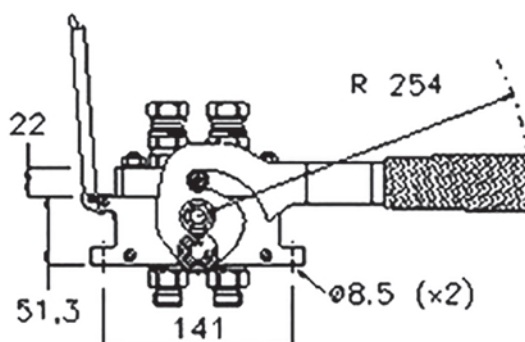

## MultiFaster 2 lines, size 06.

MultiFaster suitable for 2 lines size 06. Very compact overall dimensions.

## Technical Specifications

dash	Size		Working Pressure (MPa)	Flow Rate (l/min)	Spillage (ml)	Burst pressure (MPa)		
	mm	inch				Male	Female	Male + Female
06	10	3/8"	25	40	0.008	100	100	100

Material	<b>Aluminium; Steel</b>
Seals	<b>NBR; PUR</b>
Working temperatures	<b>- 25 °C to + 100 °C</b>
Surface treatment	<b>MATE 500 (CrIII); Paint</b>

# PB06

Size					Thread Type					FIXED
dash	mm	inch	Housing	Number of Couplings	Thread Type	Standard	Thread	Electrical Connector N	Connector Type	Part Number
06	10	3/8"	2	2	02/ METRIC	ISO 8434-1-L	M22x1.5 MALE 15L			2PB06-2-2/22FC
06	10	3/8"	2	2	16/ BSPP	ISO 8434-6	60° 1/2 BSPP MALE			2PB06-2-16/DGFC
06	10	3/8"	2	2	16/ BSPP	ISO 8434-6	60° 3/8 BSPP MALE			2PB06-2-16/CGFC
06	10	3/8"	2	2	13/ SAE	ISO 8434-2	7/8"-14 UNF MALE JIC			2PB06-2-13/GSFC
06	10	3/8"	2	2	13/ SAE	ISO 8434-2	3/4"-16 UNF MALE JIC			2PB06-2-13/FSFC
06	10	3/8"	2	2	F BSPP	ISO 1179-1	BSPP 3/8" FEMALE			2PB06-2-38G FC
06	10	3/8"	2	2	F BSPP	ISO 1179-1	BSPP 1/2" FEMALE			2PB06-2-12G FC

Size					Thread Type					MOBILE
dash	mm	inch	Housing	Number of Couplings	Thread Type	Standard	Thread	Electrical Connector N	Connector Type	Part Number
06	10	3/8"	2	2	11/ SAE	ISO 8434-3	13/16"-16 UN MALE ORFS			3PB06-2-H M C
06	10	3/8"	2	2	20/ BSPP	BS 5200	1/2" BSPP FEMALE SWIVEL NUT			3PB06-2-20/DGMC
06	10	3/8"	2	2	02/ METRIC	ISO 8434-1-L	M22x1.5 MALE 15L			3PB06-2-2/22MC
06	10	3/8"	2	2	F NPTF	ANSI B1.20.3	NPTF 1/2" FEMALE			2PB06-2-12N MC
06	10	3/8"	2	2	F BSPP	ISO 1179-1	BSPP 1/2" FEMALE			3PB06-2-12G MC
06	10	3/8"	2	2	F BSPP	ISO 1179-1	BSPP 3/8" FEMALE			2PB06-2-38G MC
06	10	3/8"	2	2	F BSPP	ISO 1179-1	BSPP 1/2" FEMALE			2PB06-2-12G MC